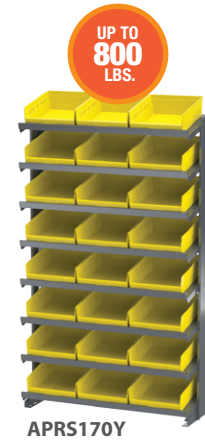

Shelf Bin Steel Shelving Systems		Bin Dimensions (In.)			Shelf Dimensions (In.)			Quantity	
Model No.	Description	L	W	H	D	L	H	# of Bins	Shelves
AS1279110	12" Shelving with 30110 Bins	11%	2¾	4	12	36	79	144	13
AS1279120	12" Shelving with 30120 Bins	11%	4%	4	12	36	79	96	13
AS1279130	12" Shelving with 30130 Bins	11%	6%	4	12	36	79	60	13
AS1279150	12" Shelving with 30150 Bins	11%	8%	4	12	36	79	48	13
AS1279170	12" Shelving with 30170 Bins	11%	11%	4	12	36	79	36	13
AS1879128	18" Shelving with 30128 Bins	17%	4%	4	18	36	79	96	13
AS1879138	18" Shelving with 30138 Bins	17%	6%	4	18	36	79	60	13
AS1879158	18" Shelving with 30158 Bins	17%	8%	4	18	36	79	48	13
AS1879178	18" Shelving with 30178 Bins	17%	11%	4	18	36	79	36	13