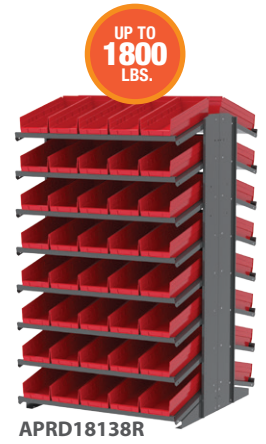

Shelf Bin Pick Rack & Shelving Systems

12" Deep Single-Sided Pick Rack Systems			Bin Dimensions (In.)			Bin Qty.
Model No.	Description	Bin Model No.	L	W	H	
APRS110	Rack with Shelf Bins	30110	11%	2¾	4	96
APRS120	Rack with Shelf Bins	30120	11%	4%	4	64‡
APRS130	Rack with Shelf Bins	30130	11%	6%	4	40‡
APRS150	Rack with Shelf Bins	30150	11%	8%	4	32‡
APRS170	Rack with Shelf Bins	30170	11%	11%	4	24

12" Deep Double-Sided Pick Rack Systems			Bin Dimensions (In.)			Bin Qty.
Model No.	Description	Bin Model No.	L	W	H	
APRD110	Rack with Shelf Bins	30110	11%	2¾	4	192
APRD120	Rack with Shelf Bins	30120	11%	4%	4	128‡
APRD130	Rack with Shelf Bins	30130	11%	6%	4	80‡
APRD150	Rack with Shelf Bins	30150	11%	8%	4	64‡
APRD170	Rack with Shelf Bins	30170	11%	11%	4	48

18" Deep Single-Sided Pick Rack Systems			Bin Dimensions (In.)			Bin Qty.
Model No.	Description	Bin Model No.	L	W	H	
APRS18128	Rack with Shelf Bins	30128	17%	4%	4	72‡
APRS18138	Rack with Shelf Bins	30138	17%	6%	4	48‡
APRS18158	Rack with Shelf Bins	30158	17%	8%	4	36‡
APRS18178	Rack with Shelf Bins	30178	17%	11%	4	24

18" Deep Double-Sided Pick Rack Systems			Bin Dimensions (In.)			Bin Qty.
Model No.	Description	Bin Model No.	L	W	H	
APRD18128	Rack with Shelf Bins	30128	17%	4%	4	132‡
APRD18138	Rack with Shelf Bins	30138	17%	6%	4	84‡
APRD18158	Rack with Shelf Bins	30158	17%	8%	4	72‡
APRD18178	Rack with Shelf Bins	30178	17%	11%	4	48